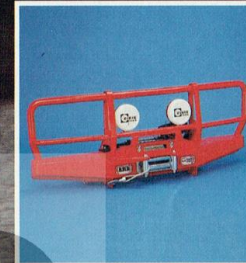

ARB BULL BARS. Minimise damage, enhance your vehicle & provide maximum protection. Provision for CB aerials, towing hooks & lights are all standard equipment.