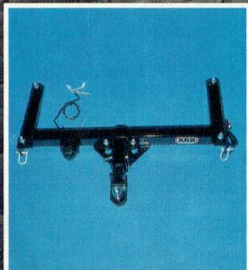

ARB TOWBAR. Securely mounted using high tensile bolts. Features include: Recovery Strap Connection points • 2,000 kg removable hitch • D' Shackle Eyes.

ARB SIDE RAILS • BRAHMA CANOPIES
• UTE BED LINERS • AVM FREEWHEELING HUBS • WHEELS & TYRES • CIBIE LIGHTS
• ARB PACKRACKS • TREE TRUNK PROTECTORS • WINCH EXTENSION

STRAPS • D' SHACKLES • ACRYLIC HEADLAMP PROTECTORS • BONNET STONE GUARDS • FIBREGLASS FLARES
• BATTERY ACCESSORIES • TOW CHAINS • SNOW CHAINS • FIRST AID KITS.

All ARB products are designed, tested and manufactured to the highest standards. For detailed information, brochures or advice on your individual requirements, please contact your local ARB showroom.