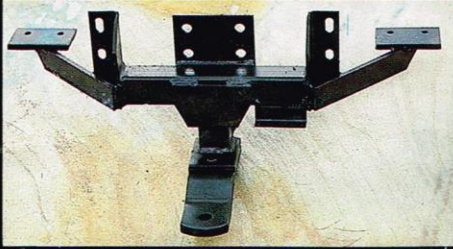

4# SERIES TOYOTA LANDCRUISER

TCA 348A Tow Bar: Fits FJ40 BJ42.