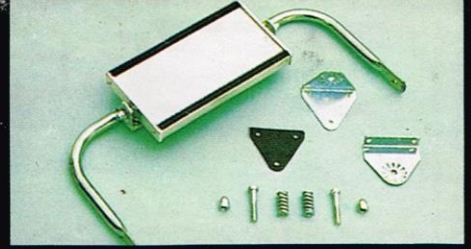

X Available — Not Available

PART No.	DESCRIPTION
(1) TCA 616	Crash Bar Aluminium Replacement Bumper Style with Light Mounts
(2) TCA 553	Insect Screen Steel Frame Fibreglass Mesh
(3) TCA 629	Side Steps Aluminium Checker Plate
(4) TCA 481A	Sun Visor and TCA 598 Control Bracket
(5) TCA 479A	RH Weather Shield Smoke Tinted
TCA 480A	LH Weather Shield Smoke Tinted
(6) TCA 639	Wheel Arch Mould Chrome and Black
(7) TCA 577	Door Edge Mould Chrome
(8) TCA 599	Body Mould Chrome and Black
(9) TCA 476	Mud Flaps
(10) TCA 608	Long Range Fuel Tank
(11) TCA 612	Driving Lights Large Single. 100 Watt Q.H. Globes
(12) TCA 610	Driving Lights Rectangular Kit. 100 Watt Q.H. Globes
(13) TCA 611	Driving Lights Small Round Kit. 100 Watt Q.H. Globes
(14) TCA 615	Fog Lights Large Single
(15) TCA 613	Fog Lights Rectangular Kit
(16) TCA 614	Fog Lights Small Round Kit

4# SERIES TOYOTA LANDCRUISER

TCA 348A Tow Bar: Fits FJ40 BJ42.

TCA 452 Tow Bar: Fits FJ45 HJ47 for use with or without rear step. Box cover ball mount, pull pin and cotter pin.

TCA 532 Swing Back Mirrors: Avoid damage while off road.