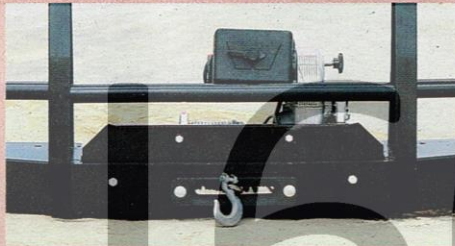

TCA 593 Crash Bar 2 Post Steel.

TCA513 Crash Bar 2 Post Aluminium.

TCA 541 Crash Bar 4 Post Steel: Replacement bumper style for use with or without winch.

TCA 488 Spare Wheel Carrier.

WH14029 Warn Electric 8000lb Winch.
TCA542 Winch Mount Plate: For use with 8000lb. winch and TCA crash bars.