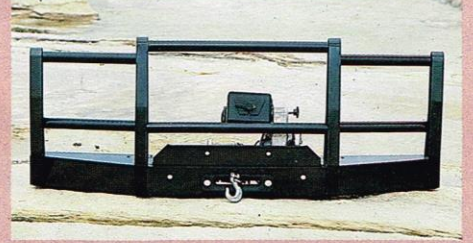

TOYOTA LANDCRUISER ACCESSORIES

HJ60

Approved for
off road use
and for sheer
driving
enjoyment.

TOYOTA

Oh what a feeling!

CUSTOMISE YOUR LANDCRUISER TODAY!

TCA 621A Stereo Radio/Cassette: AM/FM tuner, digital display, auto program select, fader control, auto reverse. **JUST MAGIC!**

TCA 622 Speakers Kit: Specially matched to stereo radio/cassette with fader for extra sound in the rear. 130mm coaxial high power 2 way speakers.

TCA 543 Headlamp Protectors: Wrap around style protects indicators also.

TCA 593 Crash Bar 2 Post Steel.

TCA513 Crash Bar 2 Post Aluminium.

TCA 541 Crash Bar 4 Post Steel: Replacement bumper style for use with or without winch.

TCA 488 Spare Wheel Carrier.

WH14029 Warn Electric 8000lb Winch.
TCA542 Winch Mount Plate: For use with 8000lb. winch and TCA crash bars.

TCA 478B Tow Bar: With hitch box cover ball mount pull pin cotter pin. Towing capacity 2000kg.

WEATHER SHIELDS (5)

1500.com.au

WHEEL ARCH MOULD (6)

LONG RANGE FUEL TANK (10)

MUD FLAPS (9)

SIDE STEPS (3)

BODY MOULD (8)