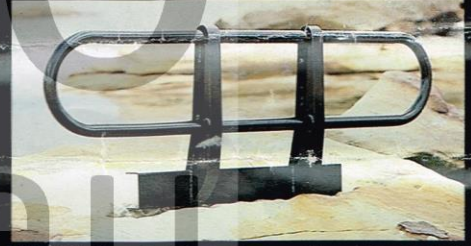

TCA 145A Sun Visor.

TCA 441A/RH TCA 442A/LH Weather Shield: Smoke Tint.

TCA 436 Spare Wheel Cover.

TCA 443 Mud Flaps: FJHJ LWB Hardtop.
TCA 453 Mud Flaps: FJHJ Steeltray.
TCA 324 Mud Flaps: FJ40 BJ42.

TCA 238C Tonneau Cover: Steel Tray.