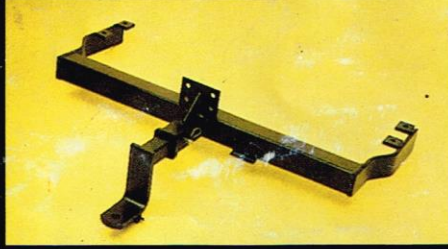

X Available — Not Available

PART No.	DESCRIPTION
(1) TCA 616	Crash Bar Aluminium Replacement Bumper Style with Light Mounts
(2) TCA 553	Insect Screen Steel Frame Fibreglass Mesh
(3) TCA 629	Side Steps Aluminium Checker Plate
(4) TCA 481A	Sun Visor and TCA 598 Control Bracket
(5) TCA 479A	RH Weather Shield Smoke Tinted
TCA 480A	LH Weather Shield Smoke Tinted
(6) TCA 639	Wheel Arch Mould Chrome and Black
(7) TCA 577	Door Edge Mould Chrome
(8) TCA 599	Body Mould Chrome and Black
(9) TCA 476	Mud Flaps
(10) TCA 608	Long Range Fuel Tank
(11) TCA 612	Driving Lights Large Single. 100 Watt Q.H. Globes
(12) TCA 610	Driving Lights Rectangular Kit. 100 Watt Q.H. Globes
(13) TCA 611	Driving Lights Small Round Kit. 100 Watt Q.H. Globes
(14) TCA 615	Fog Lights Large Single
(15) TCA 613	Fog Lights Rectangular Kit
(16) TCA 614	Fog Lights Small Round Kit

4# SERIES TOYOTA LANDCRUISER

TCA 348A Tow Bar: Fits FJ40 BJ42.

TCA 452 Tow Bar: Fits FJ45 HJ47 for use with or without rear step. Box cover ball mount, pull pin and cotter pin.

TCA 532 Swing Back Mirrors: Avoid damage while off road.