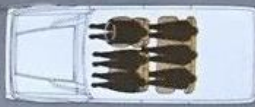

HJ60
.com.au

TOYOTA

LAND CRUISER

HJ60
.com.au

Grade	Body type	Engine	Seating capacity
Wagon	Standard Roof	4.0-litre petrol	6
Wagon G		4.0-litre diesel	
Sahara	High Roof	4.0-litre turbo diesel	8

Handsome styling and greater comforts—luxurious Land Cruiser Station Wagon. Outdoor life will never be the same. The Station Wagon brings high style and luxurious comfort to the toughness and dependability of Land Cruiser. Crisp aerodynamic styling improves high-speed stability, and there's a new level of car-like comfort inside. With more powerful new 4.0-litre petrol engine and fuel efficient 4.0-litre diesel engine, teamed up with rugged suspension, Land Cruiser Station Wagon lives up to the Land Cruiser tradition of toughness and durability.