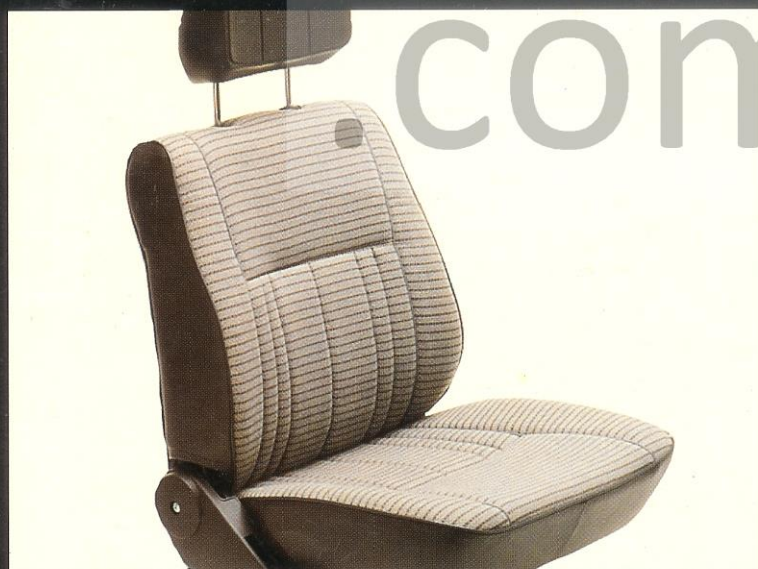

IMPORTANT NOTICE

TOYOTA

LANDCRUISER GXL

MODEL	HJ60RG-MNQ	HJ61RG-MNXO	HJ61RG-PNXO	FJ62RG-MNQ	FJ62RG-PNQ
ENGINE	2H Diesel	12H-T Diesel		3F Petrol	
TYPE	6 CYL OHV ind injection	Turbo charged 6 cyl with direct injection		6 cyl OHV	
DISPLACEMENT	3980 cc	3980 cc		3955 cc	
BORE & STROKE	91 x 102 mm	92 x 102 mm		94 x 95 mm	
COMPRESSION RATIO	20.7	18.6		8.1	
MAX. POWER (DIN)	76 kW/3500 rpm	100 kW/3500 rpm		110 kW/4200 rpm	
MAX. TORQUE (DIN)	241 Nm/1800 rpm	315 Nm/1800 rpm		284 Nm/2000 rpm	
DRIVE TRAIN					
CLUTCH	Single dry plate - Diaphragm springs (Manual trans. only) Auto Transmission with lock up clutch and torque converter*				
TRANSMISSION	5 speed manual	4 speed auto	5 speed manual	4 speed auto	
GEAR RATIOS 1st	4.843	2.950	4.843	2.950	
2nd	2.618	1.530	2.618	1.530	
3rd	5.516	1.000	5.516	1.000	
4th	1.000	0.717	1.000	0.717	
5th	0.845	-	0.845	-	
REV	4.843	2.678	4.843	2.678	
TRANSFER RATIOS	Low 1.963 High 1.000	Low 2.295 High 1.000	Low 1.963 High 1.000	Low 2.295 High 1.000	
DIFF. (TYPE & RATIO)*	Limited Slip 4.111				
AXLES					
FRONT CAPACITY	1300 kg				
REAR CAPACITY	2500 kg				
STEERING					
TYPE	Power assisted variable ratio ball and nut				
MIN TURNING CIRCLE	13.4 M-2 WD 14.4M- 4 WD (wall to wall)				
BRAKES					
Vacuum boosted hydraulic with proportioning and bypass valve					
FRONT	302 mm diameter ventilated disc				
REAR	295 mm diameter drum with self adjusting mechanism				
SUSPENSION					
FRONT	Semi-elliptic leaf spring, double acting, gas pressurized hydraulic shock absorbers and stabilizer bars				
REAR	Semi-elliptic leaf spring, double acting, gas pressurized hydraulic shock absorbers and stabilizer bars				
WHEELS					
FRONT RIM/TYRE	7.0J-15/10R-15				
REAR RIM/TYRE	7.0J-15/10R-15				
DIMENSIONS & WEIGHTS					
WHEELBASE mm	2730				
OVERALL LENGTH mm	4750				
WIDTH mm	1800				
HEIGHT mm	1880				
TREAD FRONT mm	1475				
REAR mm	1460				
GRND CLEARANCE mm	225				
KERB WEIGHT					
FRONT kg	1055	1080	1090	960	975
REAR kg	1070	1080	1095	1060	1075
TOTAL kg	2125	2160	2185	2020	2050
G.V.M. kg	2810				
Max Tow WT W/- BRAKE	2500 kg**				
Max Tow WT W/O BRAKE	750 kg**				
FUEL TANK CAPACITY	90 LITRES				
SEATING CAPACITY	5				

*Subject to State Regulations and Towbar Design

NOTE: FRS - Folded Rear Seat