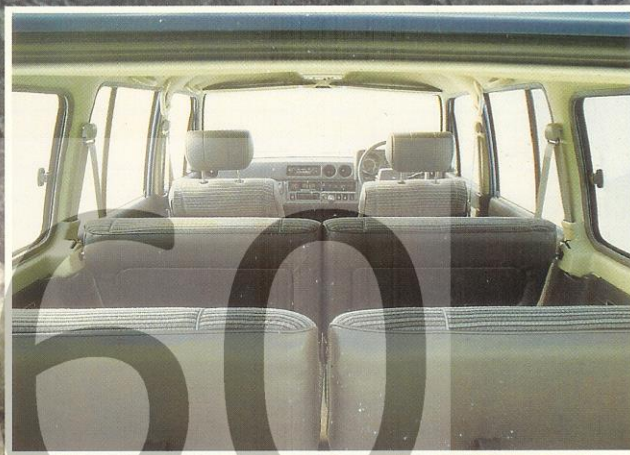

TOYOTA LANDCRUISER

SAHARA

TOYOTA LANDCRUISER SAHARA

MODEL	PETROL 8 SEATER WAGON	DIESEL 8 SEATER WAGON
ENGINE	2F	2H Diesel
TYPE	Petrol 6 Cyl. In-Line OHV	6 Cyl. In-Line OHV
DISPLACEMENT	4230cc	3980cc
BORE & STROKE	94 x 101.6mm	91 x 102mm
COMPRESSION RATIO	7.8	19.9
MAX. POWER (DIN)	99kW/3600rpm	74kW/3500rpm
MAX. TORQUE (DIN)	264Nm/1800rpm	232Nm/1800rpm
DRIVE TRAIN	Single Dry Plate – Diaphragm Springs	
CLUTCH	Single Dry Plate – Diaphragm Springs	
TRANSMISSION	5 Speed Floor with 2 Speed Transfer (High – 1.000, Low – 1.961)	
GEAR RATIOS 1ST	4.843	
2ND	2.619	
3RD	1.516	
4TH	1.000	
5TH	0.845	
REV	4.843	
AXLES		
FRONT CAPACITY	1300kg	
REAR CAPACITY	2500kg	
AXLE RATIO	4.111	
STEERING		
TYPE	Recirculating Ball with Integral Power Assistance	
MIN. TURNING CIRCLE	13.4m (Swept)	
BRAKES		
FRONT	Disc – with Vacuum Boost	
REAR	Drum – with Vacuum Boost	
SUSPENSION		
FRONT	S. Elliptic Leaf Springs with D. Acting S. Absorbers & Torsion Bar	
REAR	S. Elliptic Leaf Springs with D. Acting S. Absorbers	
TYRES		
FRONT	205R16C-6PR	
REAR	205R16C-6PR	
DIMENSIONS & WEIGHTS		
WHEELBASE	2730mm	
OVERALL LENGTH	4750mm	
WIDTH	1800mm	
HEIGHT	1900mm	
TREAD FRONT	1475mm	
REAR	1460mm	
LOADSPACE LENGTH	1025mm	
WIDTH	1075mm	
HEIGHT	1025mm	
GROUND CLEARANCE	200mm	
KERB WEIGHT FRONT	960kg	1025kg
REAR	1025kg	1030kg
TOTAL	1985kg	2055kg
G.V.M.	2845kg	
FUEL TANK CAPACITY	90 Litres	
SEATING CAPACITY	8	

STANDARD FEATURES

Electric Sunroof, tinted rear and side windows, power steering, power clutch, clinometer, AM/FM Stereo Cassette player, quartz digital clock, remote control rear door lock, tachometer, tilt steering, rear window wiper/washer, demister, fabric covered seats, colour co-ordinated carpeting and trim, radial tyres, disc brakes, chrome rims, front free wheeling hubs and 5-speed transmission.